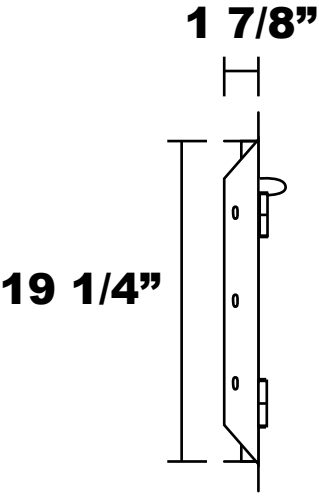

Vertical Door w/ Towel Rack

Top View

Front View

Side View

**CUTOUT DIMENSIONS:
15 3/4" x 19 3/8"**